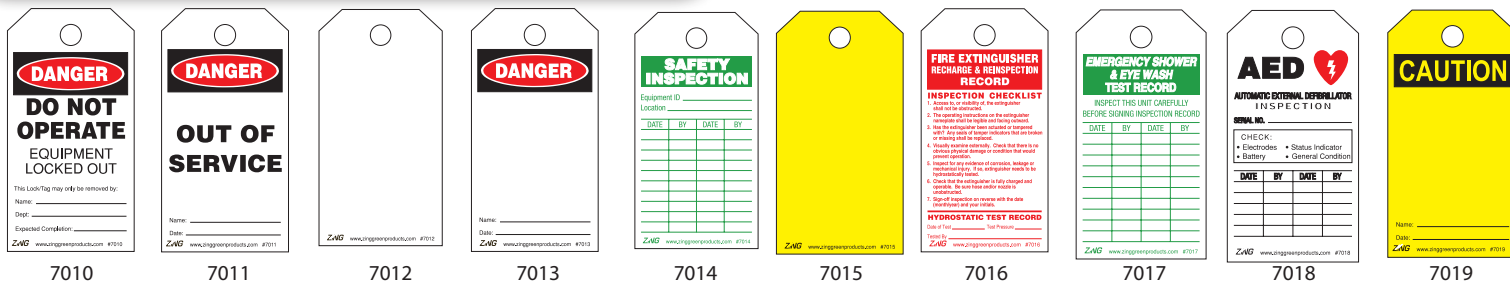

Safety Tags and Posters

Safety Tags and Posters are made from 70-80% high post-consumer recycled plastic. Posters are 22"Hx16"W and include adhesive mounting pads. Safety tags are 5-3/4"Hx3"W, meet OSHA's 50 lb pull requirement and are packaged in 10-packs.

Safety Eco-Tags